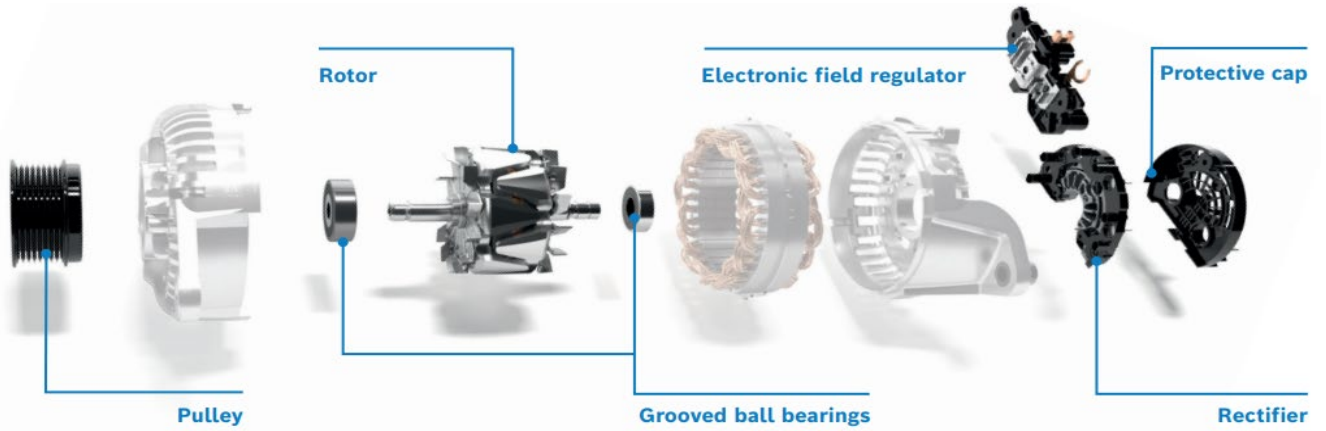

# Bosch Alternators

Spare Parts with available Part Numbers

## High- quality spare parts – Bosch has the right solution!

Bosch offers a wide variety of selected, high-quality spare parts in its product range for making quick and easy repairs to original Alternators in cars and commercial vehicles. Whether rotor, electronic field regulators or rectifiers .

### Spare parts for Alternators